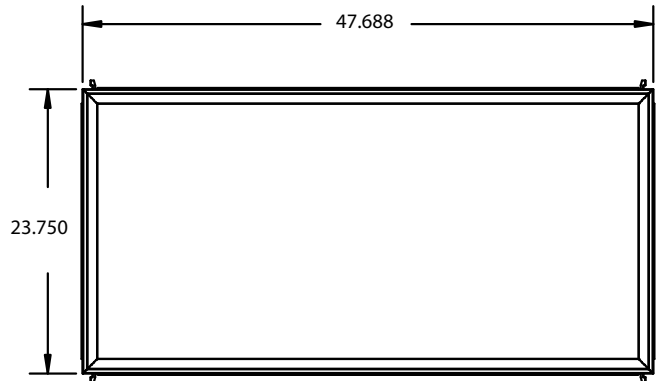

FEATURES & SPECIFICATIONS

INTENDED USE

The **Prisma Architectural LED Shallow Shroud and Flat Panel Box** is designed to easily convert any flat panel into an aesthetically pleasing ceiling mounted fixture. The Prisma is ideal for commercial lighting applications, including office lighting, retail lighting, as well as modern residential lighting.

DETAILS

2x4 Shallow Shroud - W 23.95" x L 47.65" x H 3"

2x4 Flat Panel - W 23.625 x L 47.25 x H .5"

Construction: Specially designed shallow shroud and flat panel combined

Sealed Non-IC type high-grade aluminum

Mounting: Surface

Light: UV/IR Free

Lens: Diffused Frosted

Finish: White

ADDITIONAL FEATURES

Voltage: 120-277

Wattage: 50W

Lumens: 6250 lms

Dimming: 5-Wire 0-10V

CRI: 80+

Power Factor: >99

Life: L70 - 50,000 Hours

Driver: Class 2 Compliant

Listings: cULus Listed

Ordering Information:

Example: (1152-35K-40K-WH-EM)

Model

1152

Color Temp

35K 3500K
40K 4000K
50K 5000K

Finish

WH White
BK Black
SL Silver

Options

EM Emergency Backup Battery