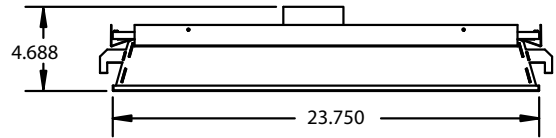

FEATURES & SPECIFICATIONS

INTENDED USE

The **Prisma Architectural LED Shallow Shroud and Flat Panel Box** is designed to easily convert any flat panel into an aesthetically pleasing ceiling mounted fixture. The Prisma is ideal for commercial lighting applications, including office lighting, retail lighting, as well as modern residential lighting.

DETAILS

2x4 Shallow Shroud - W 23.95" x L 47.65" x H 3"

2x4 Flat Panel - W 23.625 x L 47.25 x H .5"

Construction: Specially designed shallow shroud and flat panel combined

Sealed Non-IC type high-grade aluminum

Mounting: Surface

Light: UV/IR Free

Lens: Diffused Frosted

Finish: White

ADDITIONAL FEATURES

Voltage: 120-277

Wattage: 50W

Lumens: 6250 lms

Dimming: 5-Wire 0-10V

CRI: 80+

Power Factor: >99

Life: L70 - 50,000 Hours

Driver: Class 2 Compliant

Listings: cULus Listed

Ordering Information:

Example: (1152-35K-40K-WH-EM)

Model

1152

Color Temp

35K 3500K
40K 4000K
50K 5000K

Finish

WH White
BK Black
SL Silver

Options

EM Emergency Backup Battery