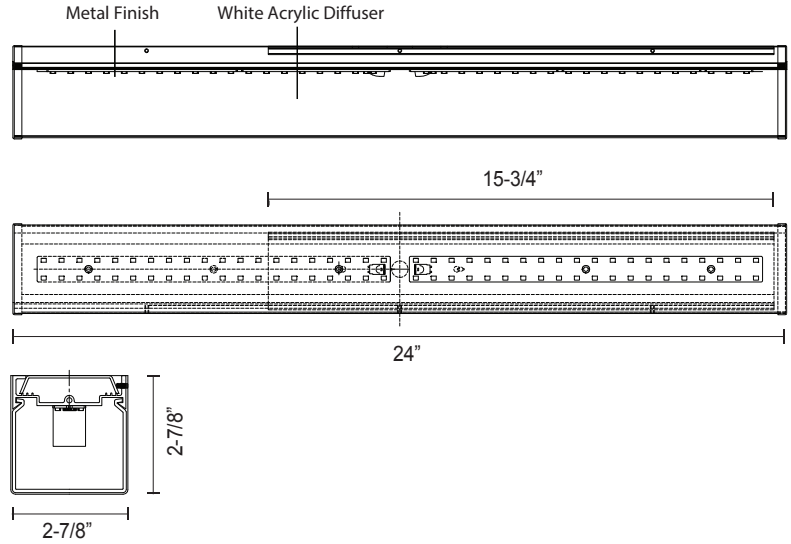

SHOP NOW >

**FIXTURE SPECIFICATIONS**

**INTENDED USE**

The **Alva Architectural LED Vanity Wall Sconce** features a simplistic, modern design equipped with a powerful LED engine. The Alva is a versatile and aesthetically pleasing option for interior applications.

**FEATURES**

- Construction:** Extruded Square Diffuser Enclosing LED Source to Gently Spread Light with Chrome End Caps
- Electrical:** Driverless LED Light Engine  
*Connects Directly to AC, No External Driver Needed*
- Mounting:** Horizontal or Vertical
- Lens:** White Acrylic Diffuser
- Voltage:** 120V AC
- Wattage:** 27W
- Total Lumens:** 2400 lms
- Delivered Lumens:** 1615 lms
- Color Temperature:** 3000K
- Dimming:** ELV (*Not Included*)
- Life:** 50,000 Hours
- Warranty:** 5 Years for LED board  
1 Year Warranty for Fixture
- Listings:** ETL Listed