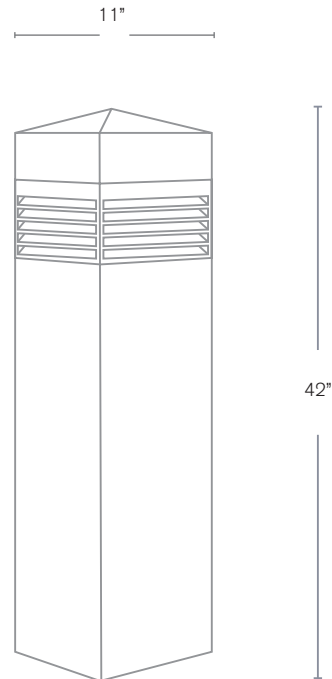

Wet Listed

ORDERING INFORMATION

Model#	Finishes	Wattage	Optics	Lumens	Color Temp.	Electrical
SPJ-SQ12	NA	TBD	NA	TBD	TBD	12V

- V = Verde
- M = Moss
- AG = Aged Brass
- MBR = Matte Bronze
- RC = Raw Copper
- GM = Gun Metal
- B = Black
- R = Rusty
- PVDP = PVD Polished
- PVDS = PVD Satin
- Spot
- Flood
- Wide Flood
- Wide Angle Flood
- 2700K
- 4000K
- 6500K
- 12V
- 120V