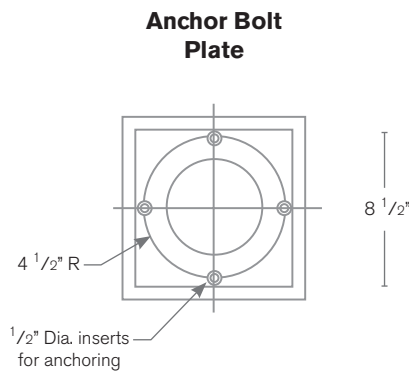

Wet Listed

ORDERING INFORMATION

Model#	Finishes	Wattage	Optics	Lumens	Color Temp.	Electrical
SPJ-SQ12	NA	TBD	NA	TBD	TBD	12V

- V = Verde
- M = Moss
- AG = Aged Brass
- MBR = Matte Bronze
- RC = Raw Copper
- GM = Gun Metal
- B = Black
- R = Rusty
- PVDP = PVD Polished
- PVDS = PVD Satin
- Spot
- Flood
- Wide Flood
- Wide Angle Flood
- 2700K
- 4000K
- 6500K
- 12V
- 120V