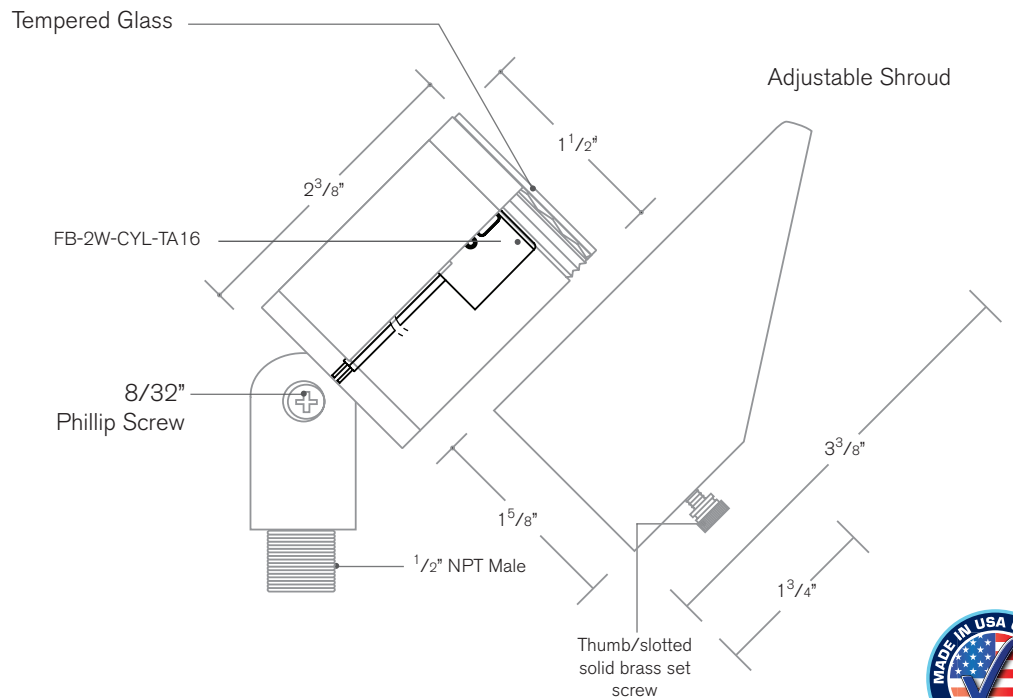

Wet Listed

ORDERING INFORMATION

Model#	Finishes	Wattage	Optics	Lumens	Color Temp.	Electrical
MR. UNIVERSE	MBR	2W	FLOOD-38d	150	2700K	8-15V

- V = Verde
- B = Black
- M = Moss
- R = Rusty
- AG = Aged Brass
- PVDP = PVD Polished
- MBR = Matte Bronze
- PVDS = PVD Satin
- SB = Satin Brass