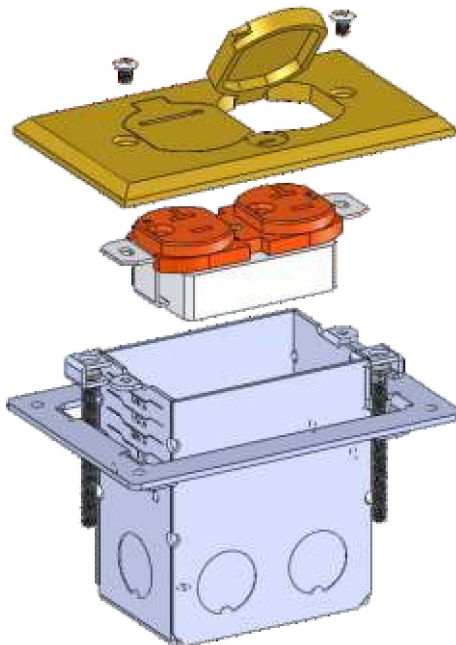

Floor Box Receptacles

FLOOR PLATE COVERS

- Floor boxes may be used on both wood and concrete floors
- All Orbit floor boxes are complete assemblies with steel box included
- Steel floor boxes must be installed flush with finished floor prior to final installation of Orbit Floor plate assembly (except for FLB-D)

Shown In Stainless Steel

Cat. No.	Description	Std. Pkg.
FLBPU-D-BR	Floor Box Pop-Up with Duplex Receptacle, Brass	10
FLBPU-D-SS	Floor Box Pop-Up with Duplex Receptacle, Stainless Steel	10
FLBPU-L-BR	Floor Box Pop-Up with Low-Voltage (RJ45), Brass	10
FLBPU-DL-BR	Floor Box Pop-Up with Duplex Receptacle & Low-Voltage (RJ45), Brass	10
FLBPU-DL-SS	Floor Box Pop-Up with Duplex Receptacle & Low-Voltage (RJ45), Stainless Steel	10
FLB-D-BR	Floor Box with Duplex Receptacle Cover and Adjustable Box, Brass	10
FLB-D-SS	Floor Box with Duplex Receptacle Cover and adjustable box, Stainless Steel	10

FLBPU-D

FLBPU-L

FLBPU-DL

EXPLODED DRAWING

FLB-D

Wiring Devices