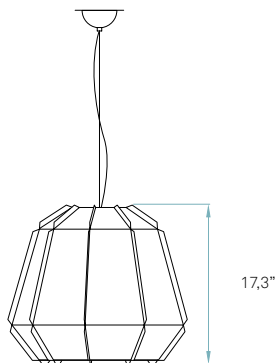

REF. STCH S BMK 20
Stitches Bamako

References

STCH S BMK E26 UL
STCH S BMK GU24 UL

Awards

Chicago 2017

Germany 2018

Certificates

120 - 277V

Wood shade colors

-  20 Ivory White
-  24 Yellow
-  25 Orange
-  26 Red
-  28 Blue
-  29 Grey
-  30 Turquoise
-  31 Chocolate
-  32 Pink

Components

Metal canopy
Brushed Nickel
ø 3,9" - disc ø 5,5"

Electrical cable
Transparent
8 ft drop

Steel cable
8 ft drop

Box size
26 x 26 x 24"

Box volume
9,5 ft³

Weight
Gross - 12,8 Lb
Net - 3,3 Lb

Recommended bulbs (Not Included)

E26 Medium Base

CFL Globe
1 x 26 W max

LED Globe
1 x 15 W max