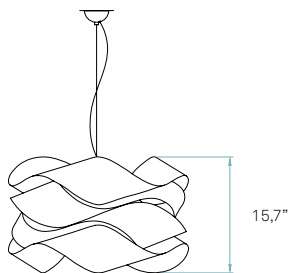

**Link** / LARGE SUSPENSION  
by Ray Power

REF. LK SG 21  
Link Large

References

LK SG E26 UL  
LK SG GU24 UL

Awards

Chicago 2008

DESIGN PLUS  
Frankfurt 2007

Certificates

120 - 277V

Wood shade colors

- 20 Ivory White
- 21 Natural Cherry
- 22 Natural Beech
- 24 Yellow
- 25 Orange
- 26 Red
- 28 Blue
- 29 Grey
- 30 Turquoise
- 31 Chocolate
- 32 Pink

Components

**Metal canopy**  
Brushed Nickel  
ø 3,9" - disc ø 5,5"

**Electrical cable**  
Transparent  
8 ft drop

**Steel cable**  
8 ft drop

**Box size**  
31 x 31 x 17"

**Box volume**  
9,3 ft<sup>3</sup>

**Weight**  
Gross - 14,6 Lb  
Net - 3,5 Lb

Recommended bulbs (Not Included)