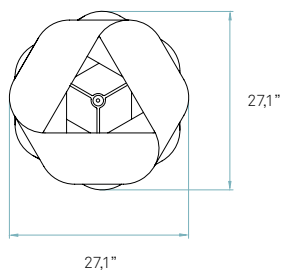

**Link** / LARGE SUSPENSION  
by Ray Power

REF. LK SG 21  
Link Large

References

LK SG E26 UL  
LK SG GU24 UL

Awards

Chicago 2008

DESIGN PLUS  
Frankfurt 2007

Certificates

**Electrical cable**  
Transparent  
8 ft drop

**Steel cable**  
8 ft drop

**Box size**  
31 x 31 x 17"

**Box volume**  
9,3 ft<sup>3</sup>

**Weight**  
Gross - 14,6 Lb  
Net - 3,5 Lb

Recommended bulbs (Not Included)