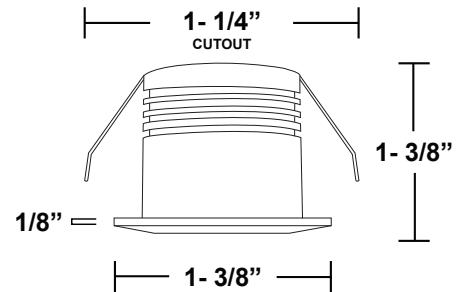

# ULM-100 LED MINI RECESSED LIGHT

Job Name:

Address:

Low profile LED recessed lights provide beautiful illumination in any indoor lighting application. With virtually no heat or ultraviolet radiation, these LED lights are a great source of light in display cases, kitchen cabinets, and shelves. With a 50,000 hour life expectancy, you can enjoy your lights for many years to come.

## SPECIFICATIONS:

- ☑ 3-Watt High Output LED
- ☑ CREE LED Technology
- ☑ Rated Life: 50,000 Hours
- ☑ Dimmable (w/ RevoltLED dimmable drivers)
- ☑ 225 Lumens
- ☑ 3000K - Warm White / 4200K - Cool White
- ☑ Optional 3 or 6 system port adapters
- ☑ Energy savings of 85% compared to halogen
- ☑ Great for displays, cabinets and showcases
- ☑ Voltage: 700mA Constant Current
- ☑ Lumens: 225
- ☑ Mounting: Recessed Only
- ☑ Cutout: 1-1/4"
- ☑ Beam Angle: 30°
- ☑ Swivel: 30° Adjustable
- ☑ Connection: 20" Length Cord with Quick Connector
- ☑ Warranty: 3 Year Limited Warranty